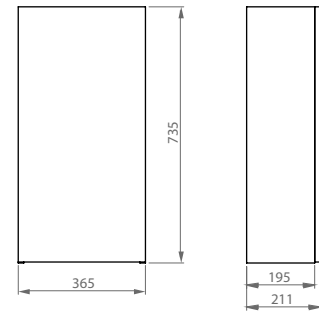

695875/

365 x 735 x 211 mm 189€

Apertura sin tirador, reversible. Dispone de 1 estante móvil. Cierre suave, soft-close. Opening without handle, reversible. It has a mobile shelf. Soft close.

3273/

365 x 735 x 195 mm 168€

Reversible. Dispone de 2 estantes móviles. Entrega en kit. Reversible. It has 2 mobile shelves. Kit delivery.

695675/

535 x 735 x 211 mm 200€

Apertura sin tirador, reversible. Dispone de 1 estante móvil. Cierre suave, soft-close. Opening without handle, reversible. It has a mobile shelf. Soft close.

3173/

535 x 735 x 195 mm 179€

Reversible. Dispone de 2 estantes móviles. Entrega en kit. Reversible. It has two mobile shelves. Kit delivery.

101875/

300 x 300 x 166 mm 137€

Apertura sin tirador, reversible. Cierre suave, soft-close. Opening without handle, reversible. Soft close.

694075/

300 x 300 x 150 mm 116€

Reversible. Reversible.

Medidas dibujos técnicos expresadas en mm. Technical drawing measurement expressed in mm.