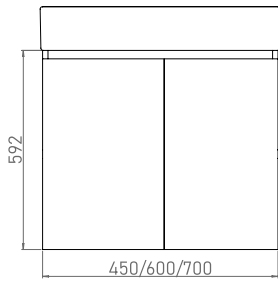

Wall-hung vanity unit with 2 doors,  
without handles and soft close. It  
has 1 fixed shelf which improves  
storage.

**Tarifa**

**Rate**

Largo/Large	F36 cm
45 cm	294€
60 cm	310€
70 cm	329€

Precio de conjunto completo:  
Mueble, encimera cerámica,  
espejo liso.  
  
Full set rate:  
Vanity unit, integrated basin,  
plain mirror.