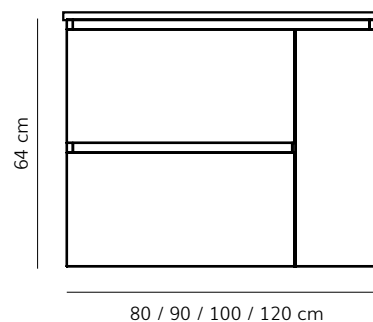

Medidas

Measures

Tarifa

Rate

Largo/Large	F46 cm	F40 cm
80 cm (60+20)	617 €	639 €
90 cm (70+20)	673 €	695 €
100 cm (70+30)	695 €	717 €
120 cm (90+30) (1 seno / 1 sink)	938 €	- €

Precio de conjunto completo:
Mueble, encimera cerámica,
espejo liso.

Full set rate:
Vanity unit, ceramic
washbasin, plain mirror.

Lacas mate +110€
Matt lacquer +110€

The F46 model has an 8 cm sanitary cutout at the back to facilitate plumbing installation.

El modelo F46 tiene un vaciado sanitario de 8 cm en la parte trasera para facilitar la instalación de la fontanería.

Acabados disponibles

Available finishes

811

056

075