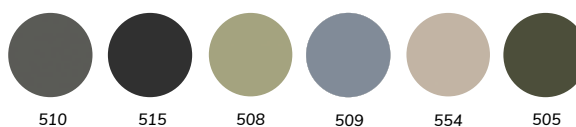

Acabados disponibles

Available finishes