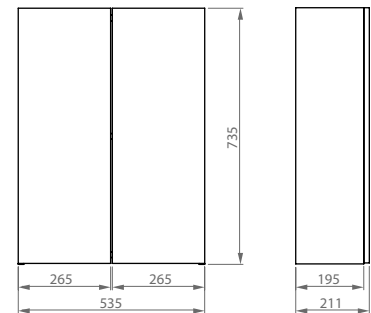

695875/

365 x 735 x 211 mm 189€

Apertura sin tirador, reversible. Dispone de 1 estante móvil. Cierre suave, soft-close. Opening without handle, reversible. It has a mobile shelf. Soft close.

3273/

365 x 735 x 195 mm 168€

Reversible. Dispone de 2 estantes móviles. Entrega en kit. Reversible. It has 2 mobile shelves. Kit delivery.

695675/

535 x 735 x 211 mm 200€

Apertura sin tirador, reversible. Dispone de 1 estante móvil. Cierre suave, soft-close. Opening without handle, reversible. It has a mobile shelf. Soft close.

3173/

535 x 735 x 195 mm 179€

Reversible. Dispone de 2 estantes móviles. Entrega en kit. Reversible. It has two mobile shelves. Kit delivery.

101875/

300 x 300 x 166 mm 137€

Apertura sin tirador, reversible. Cierre suave, soft-close. Opening without handle, reversible. Soft close.

694075/

300 x 300 x 150 mm 116€

Reversible. Reversible.

Medidas dibujos técnicos expresadas en mm. Technical drawing measurement expressed in mm.