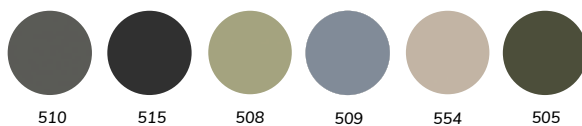

2 left opening door and 1 right opening door without handle. It has 2 divisions and 6 mobile shelves. Soft close.

- 080 -

**Acabados disponibles**

**Available finishes**

811 056

510 515 508 509 554 505

Colores +80€  
Colours+80€