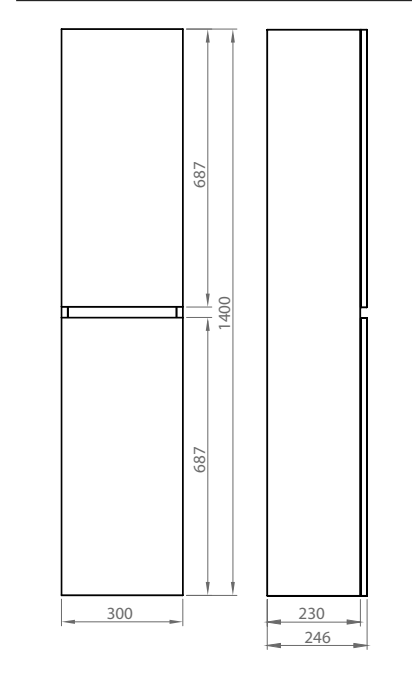

693175/

300 x 1400 x 246 mm

210€

Columna 2 puertas suspendida. Apertura sin tirador, reversible. Dispone de 1 estante fijo y 2 estantes móviles. Cierre suave, soft-close.
Wall-hung high cupboard with 2 doors. Opening without handle, reversible. It has a fixed shelf and 2 mobile shelves. Soft close.

3973/

300 x 1400 x 230 mm

189€

Columna abierta suspendida, reversible. Dispone de 1 estante fijo y 2 estantes móviles. Se entrega en kit.
Open wall-hung high cupboard, reversible. It has a fixed shelf and 2 mobile shelves. Kit delivery.

3473/

535 x 1400 x 246 mm

263€

Columna 2 puertas suspendida, con espacio lateral abierto. Apertura sin tirador, reversible. Dispone de 1 estante fijo y 2 estantes móviles. Cierre suave, soft-close. Entrega en kit.
2 doors wall-hung high cupboard, with open side space. Opening without handle, reversible. It has a fixed shelf and 2 mobile shelves. Soft close. Kit delivery.

3773/

535 x 1400 x 230 mm

242€

Columna abierta suspendida, reversible. Dispone de 1 estante fijo y 2 estantes móviles. Entrega en kit.
Open wall-hung high cupboard, reversible. It has a fixed shelf and 2 mobile shelves. Kit delivery.