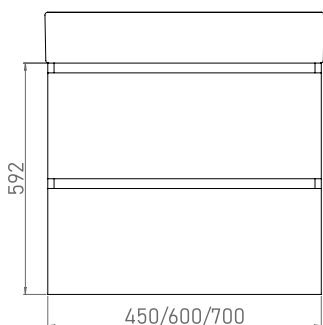

Mueble 2 cajones suspendido.
Apertura sin tirador, con soft-close.

Wall-hung vanity unit with 2
drawers, without handles and soft
close.

Tarifa

Rate

Largo/Large	F36 cm
45 cm	326€
60 cm	347€
70 cm	368€

Precio de conjunto completo:
Mueble, encimera cerámica,
espejo liso.

Full set rate:
Vanity unit, integrated basin,
plain mirror.

Acabado en color +55€
Color finish +55€

Acabados disponibles

Available finishes

811 056

510 515 509 554 505