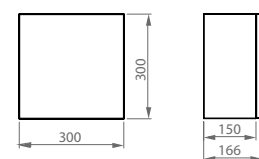

Medidas dibujos técnicos expresadas en mm. Technical drawing measurement expressed in mm.